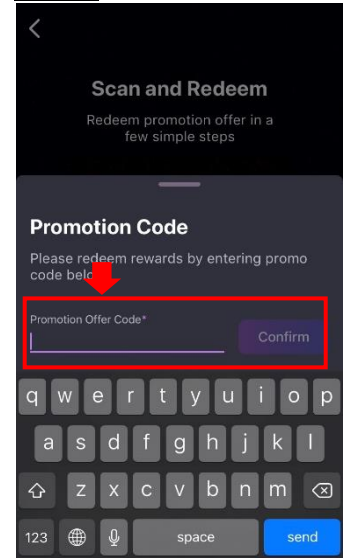

Monthly Plan top-up steps

Step 1:

Log In Club Sim App,
press [-] in the top-right
corner

Step 2:

Press [Redeem offer]

Step 3:

Press [Enter promotion
code]

Step 4: