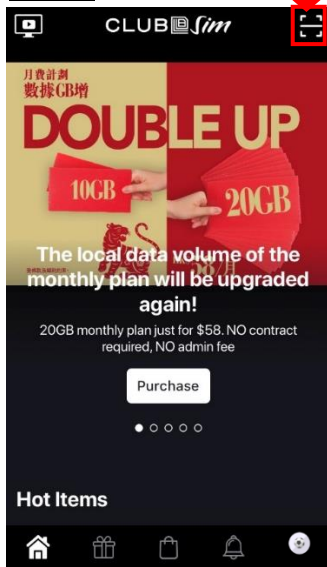

Monthly Plan top-up steps

Step 1:

Log In Club Sim App,
press [-] in the top-right
corner

Step 2:

Press [Redeem offer]

Step 3:

Press [Enter promotion
code]

Step 4: