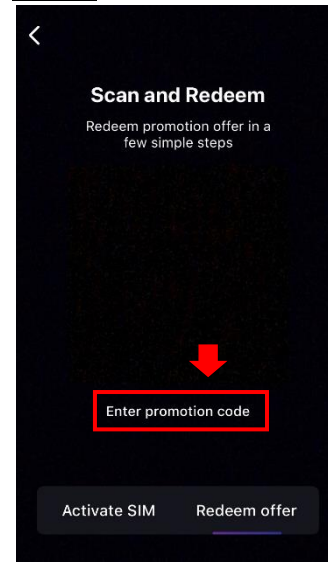

Monthly Plan top-up steps

Step 1:

Log In Club Sim App,
press [-] in the top-right
corner

Step 2:

Press [Redeem offer]

Step 3:

Press [Enter promotion
code]

Step 4: