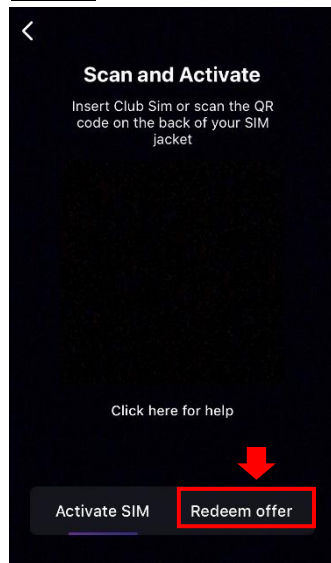

Monthly Plan top-up steps

Step 1:

Log In Club Sim App,
press [-] in the top-right
corner

Step 2:

Press [Redeem offer]

Step 3:

Press [Enter promotion
code]

Step 4: